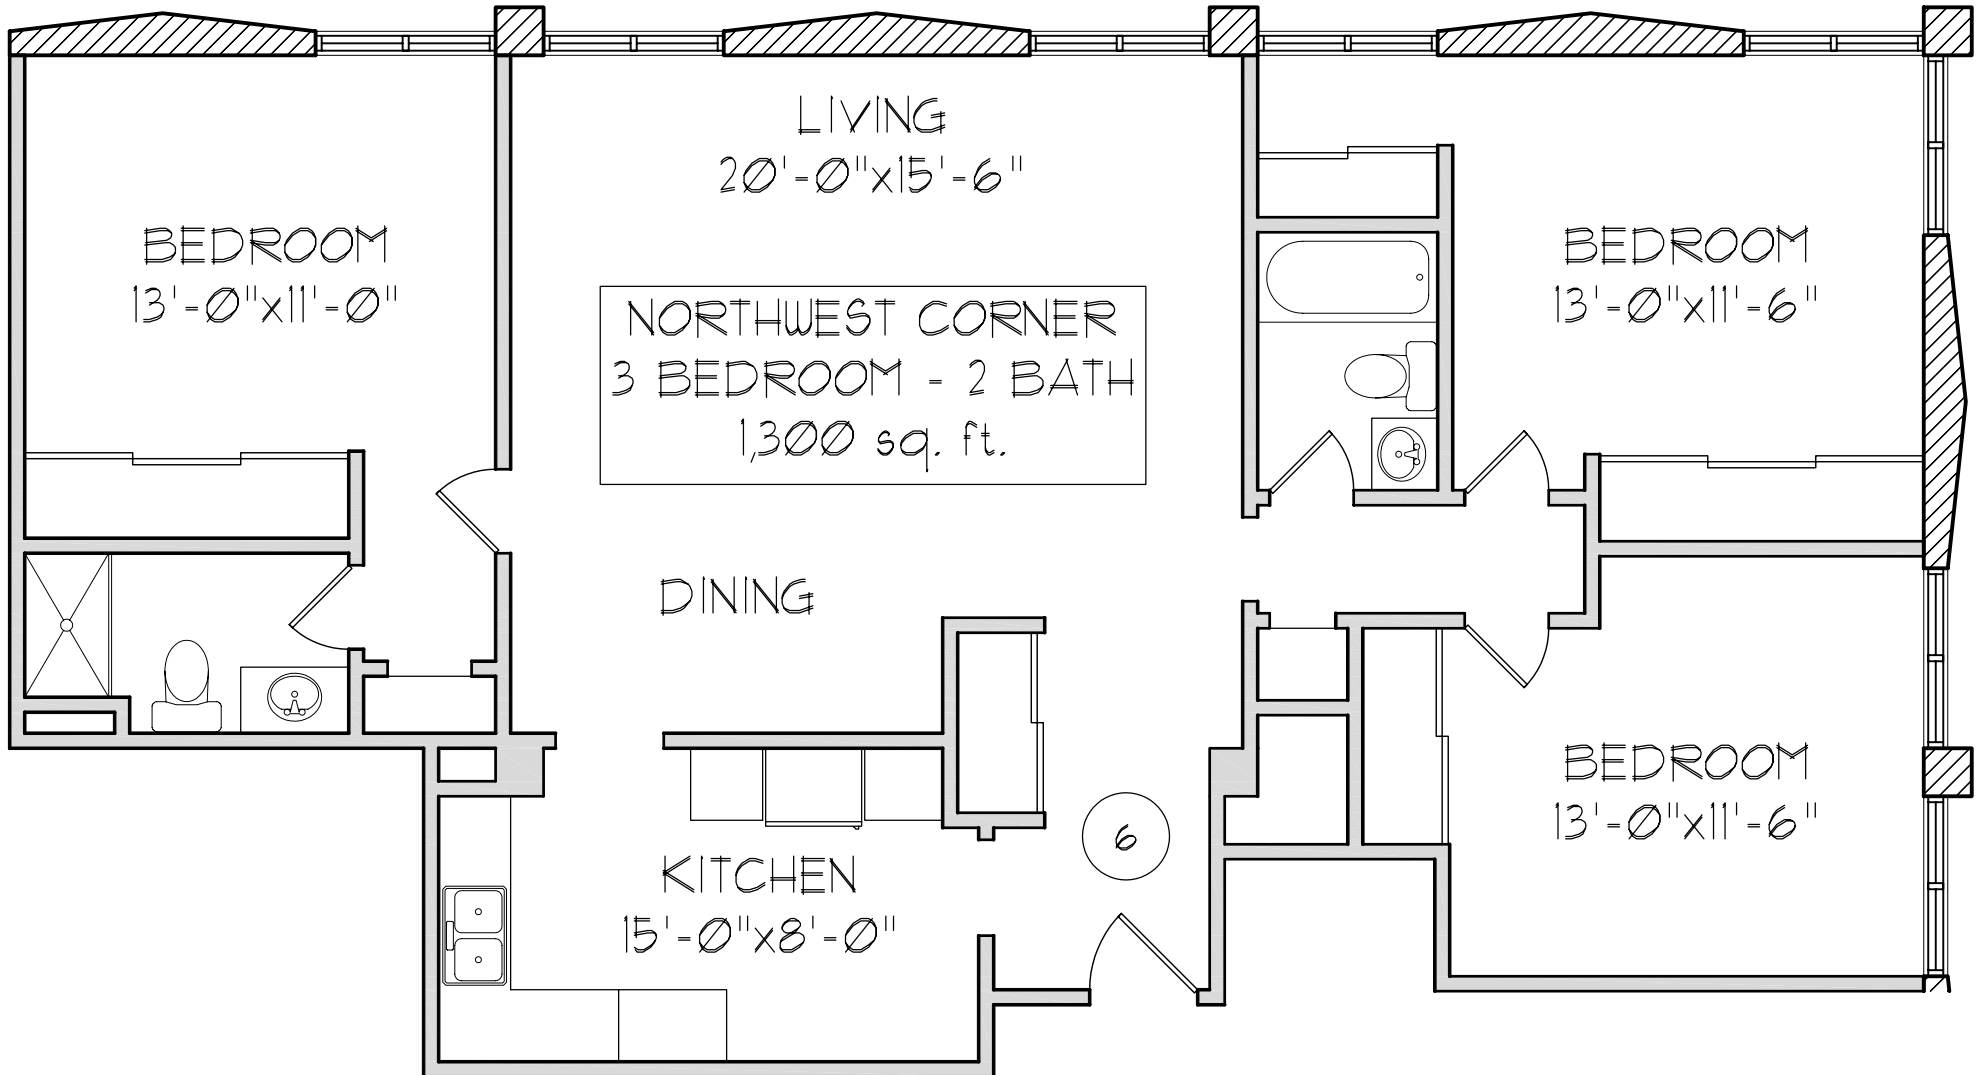

SHOREWOOD EAST

3939 N. MURRAY AVENUE, SHOREWOOD, WISCONSIN

INTEGRAL MANAGEMENT COMPANY, LLC

(414) 431-9777

One, two, and three bedroom residences