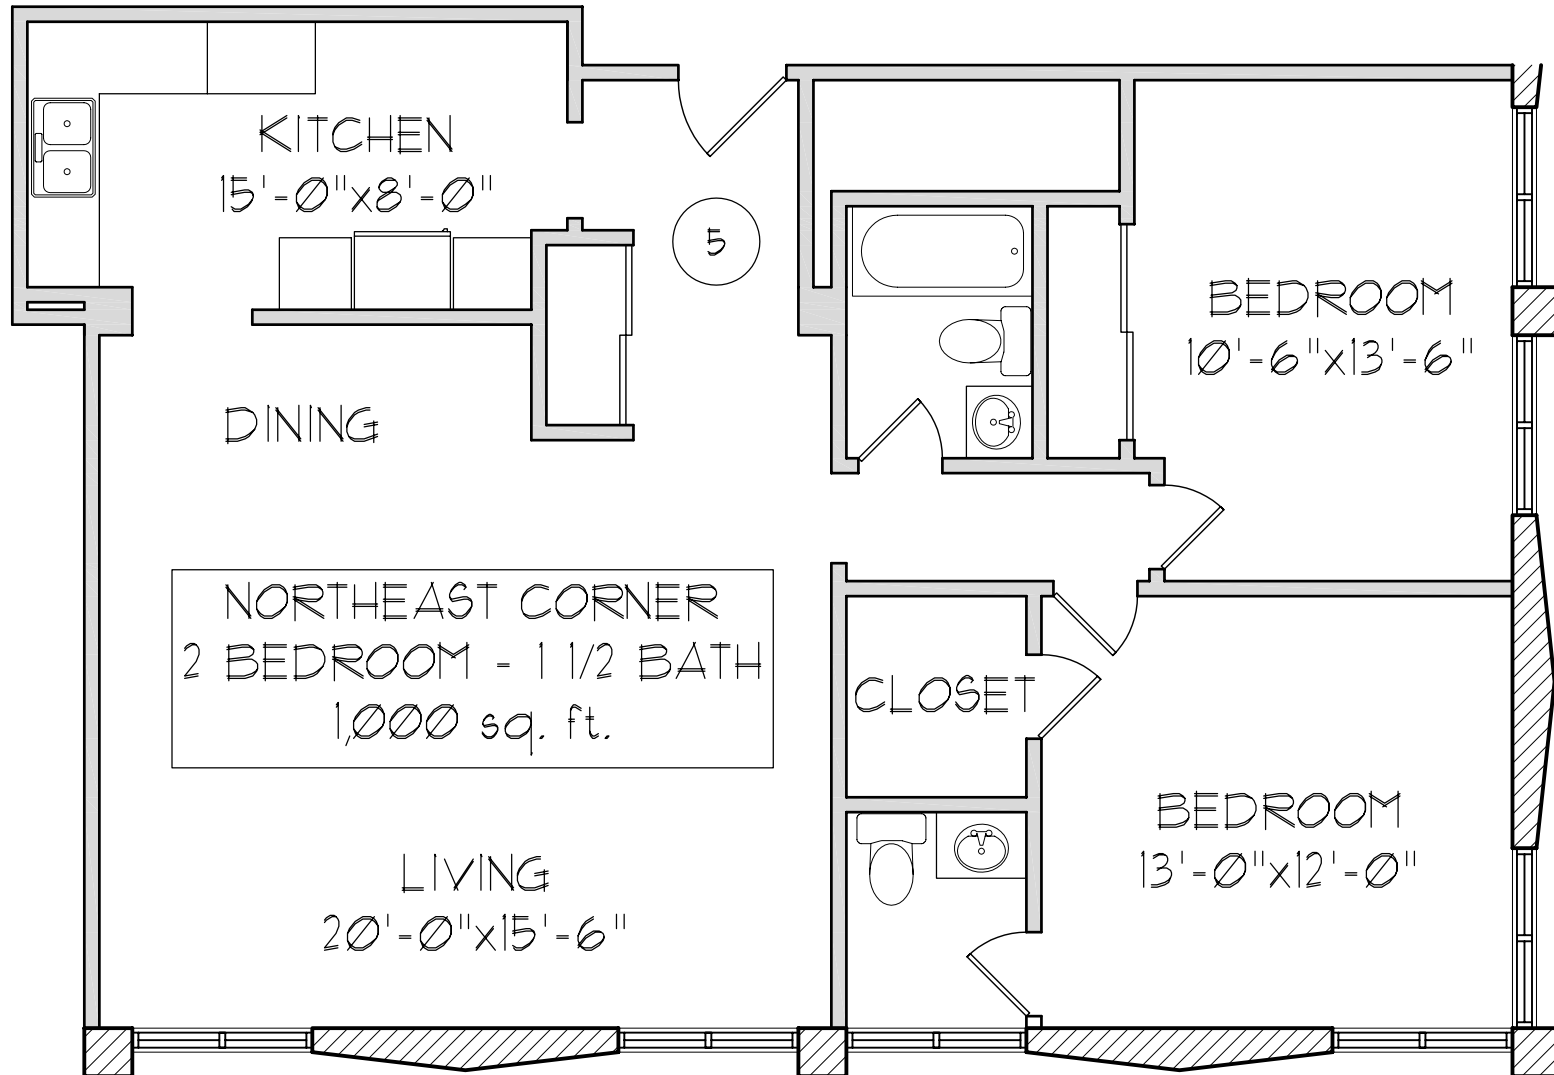

SHOREWOOD EAST

3939 N. MURRAY AVENUE, SHOREWOOD, WISCONSIN

INTEGRAL MANAGEMENT COMPANY, LLC

(414) 431-9777

One, two, and three bedroom residences