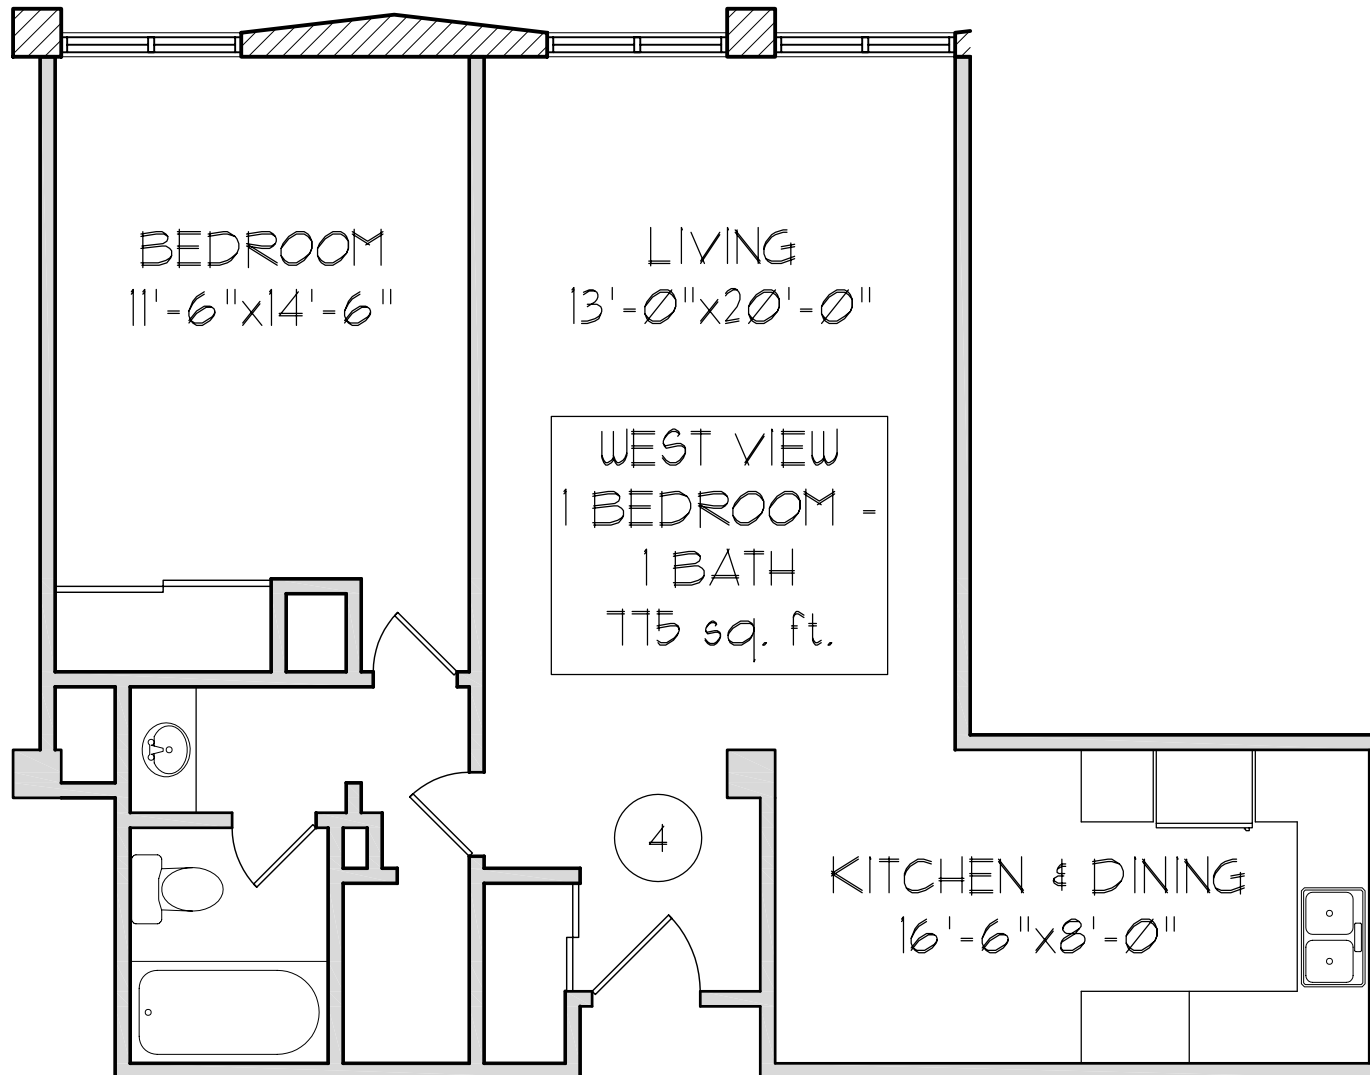

SHOREWOOD EAST

3939 N. MURRAY AVENUE, SHOREWOOD, WISCONSIN

INTEGRAL MANAGEMENT COMPANY, LLC

(414) 431-9777

One, two, and three bedroom residences