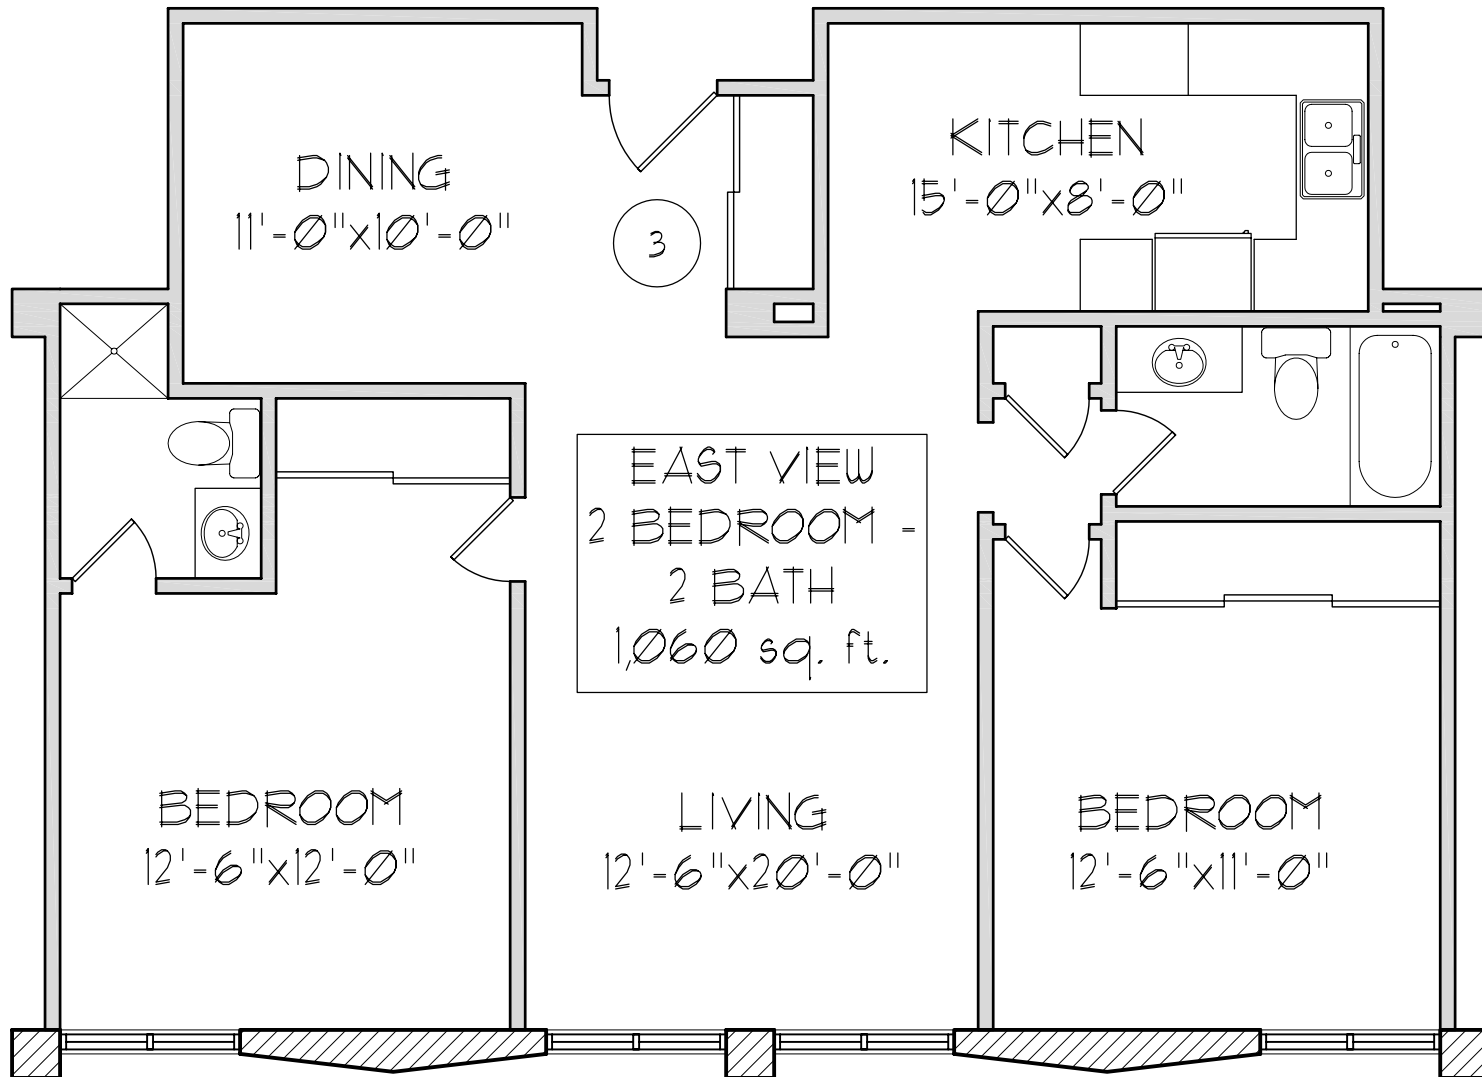

# SHOREWOOD EAST

3939 N. MURRAY AVENUE, SHOREWOOD, WISCONSIN

INTEGRAL MANAGEMENT COMPANY, LLC

(414) 431-9777

One, two, and three bedroom residences