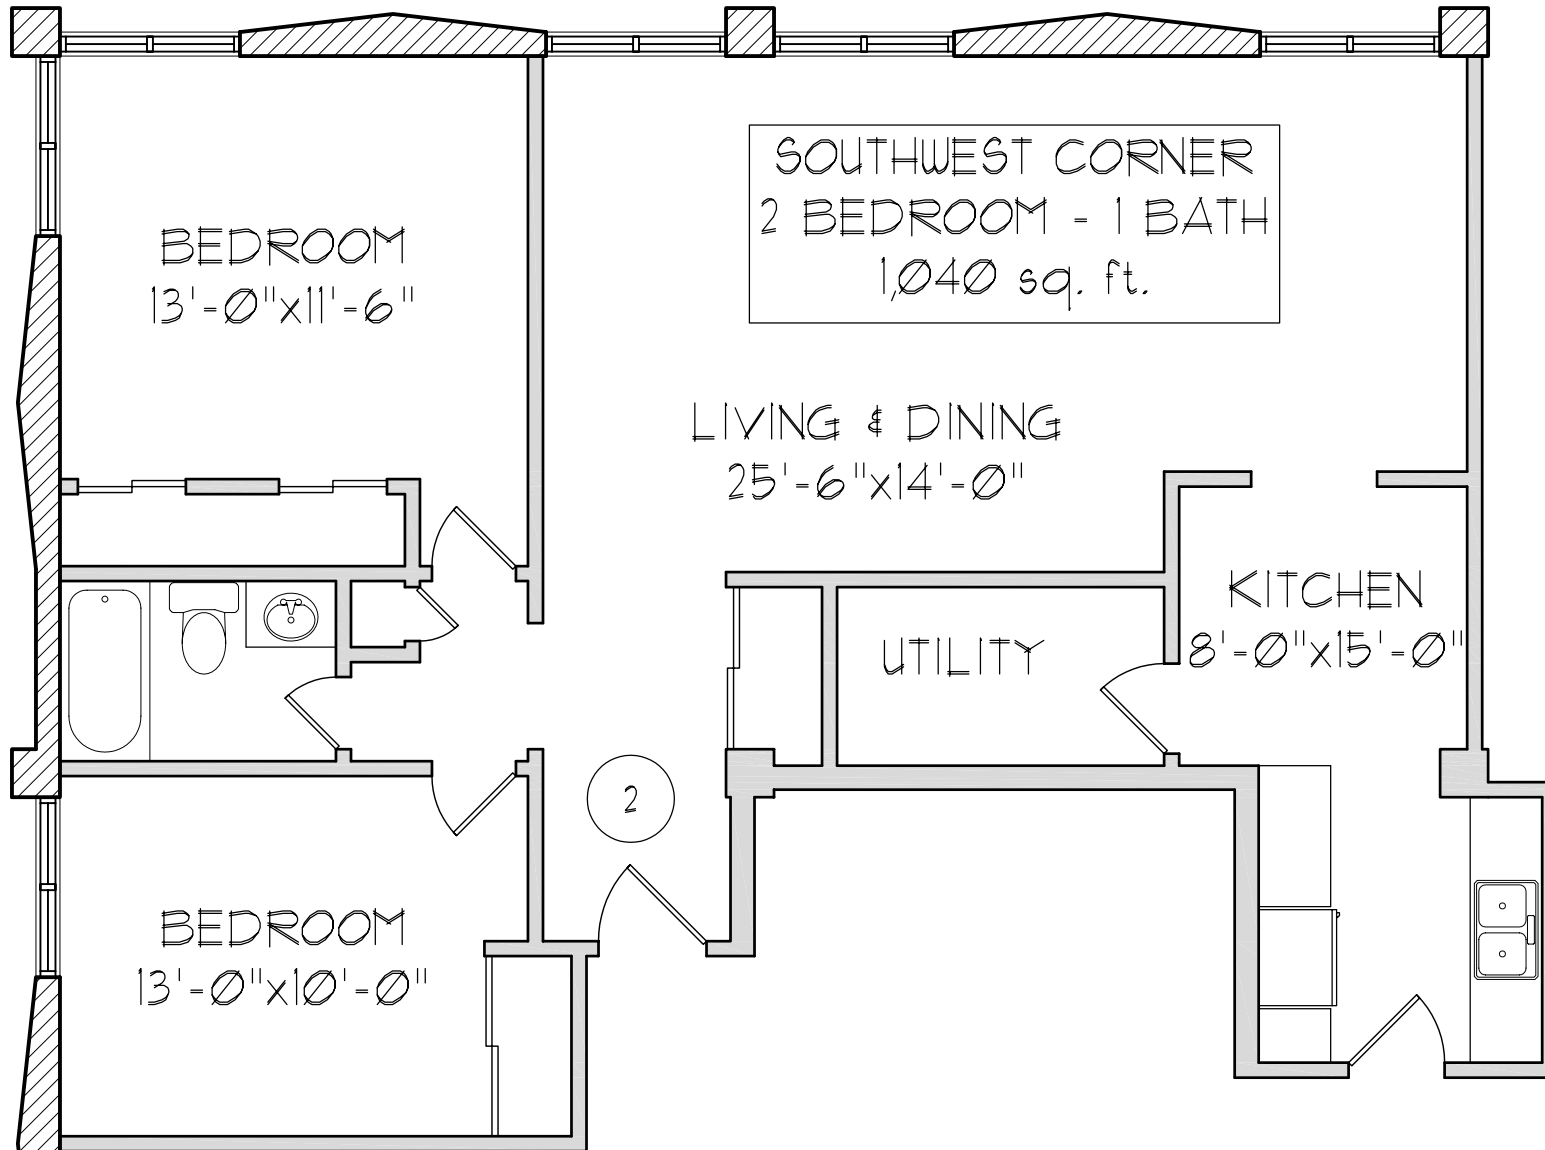

SHOREWOOD EAST

3939 N. MURRAY AVENUE, SHOREWOOD, WISCONSIN

INTEGRAL MANAGEMENT COMPANY, LLC

(414) 431-9777

One, two, and three bedroom residences