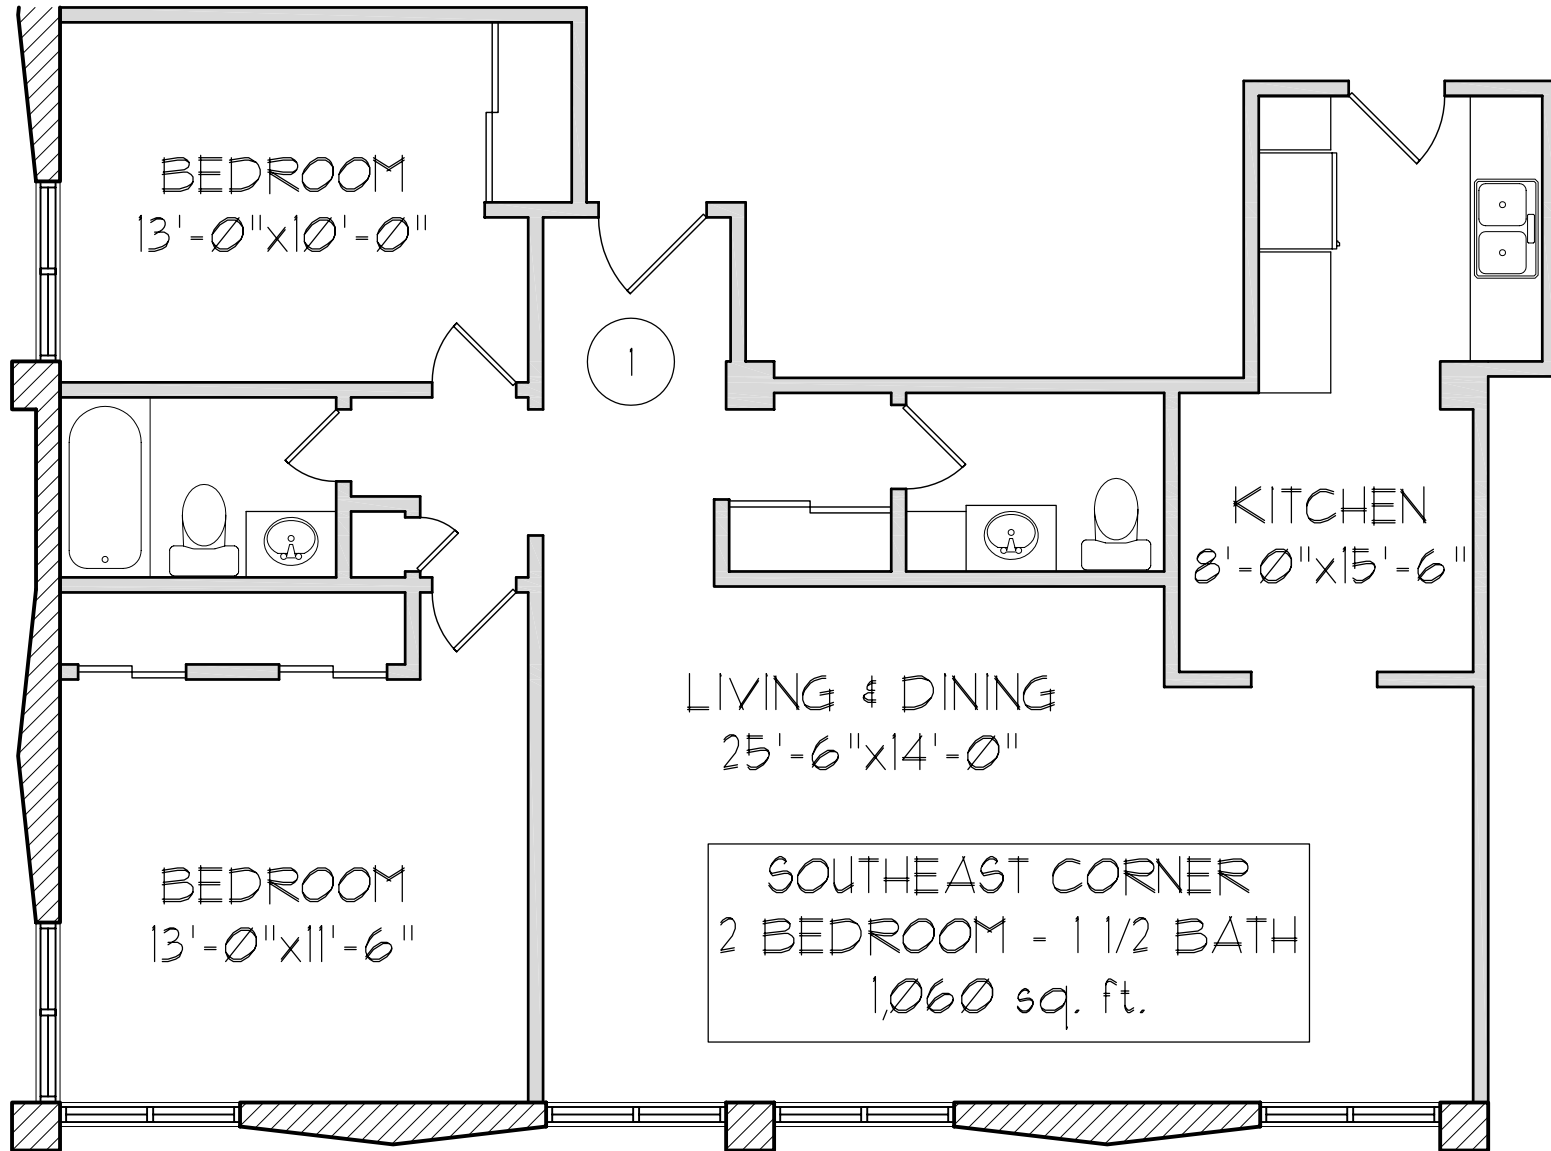

# SHOREWOOD EAST

3939 N. MURRAY AVENUE, SHOREWOOD, WISCONSIN

**INTEGRAL MANAGEMENT COMPANY, LLC**

(414) 431-9777

One, two, and three bedroom residences